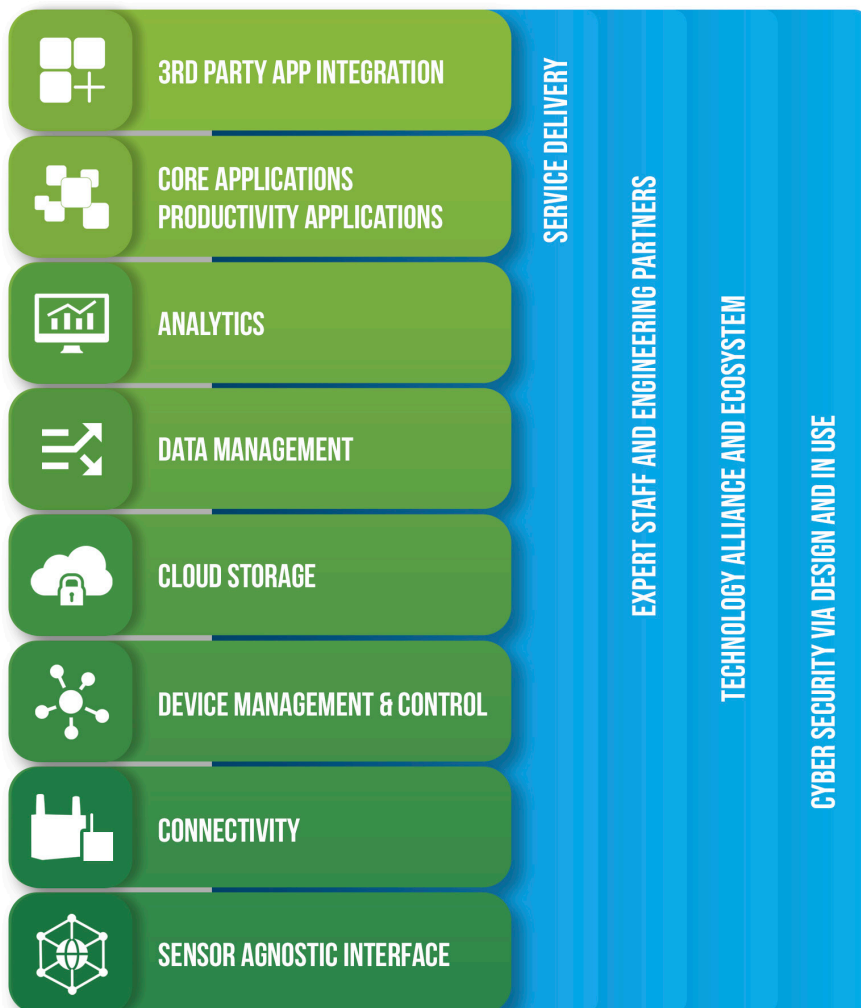

- **SENSOR AGNOSTIC PLATFORM**
  Powered by an industry leading sensor library
- **MANAGED CONNECTIVITY**
  Control and networking is easy with sensemetrics' THREAD or your preferred gateway
- **DEVICE MANAGEMENT**
  Cloud-based communication tools to configure, provision, troubleshoot and manage distributed wireless sensor networks and IoT devices
- **DATA MANAGEMENT**
  Ingesting, storing, governing and full availability of all data from IoT endpoint and edge
- **CLOUD STORAGE**
  Leveraging the sensemetrics cloud means worry-free data management and archive
- **ANALYTICS**
  Providing insights by active monitoring, tracking patterns and optimizing asset use
- **THIRD PARTY APPLICATIONS**
  Enablement with scalability and reliability, and deploy and deliver IoT solutions quickly and seamlessly
- **BEST-IN-CLASS SERVICE DELIVERY**
  Backed by our team of experts to help you get things done
- **EXPANSIVE PARTNER ECOSYSTEM**
  With engineering and consulting firms, system integrators, sensor and IoT device manufacturers
- **CYBER SECURITY BY DESIGN**
  Across every element of the platform, to ensure privacy and the security of data across the IIoT solution